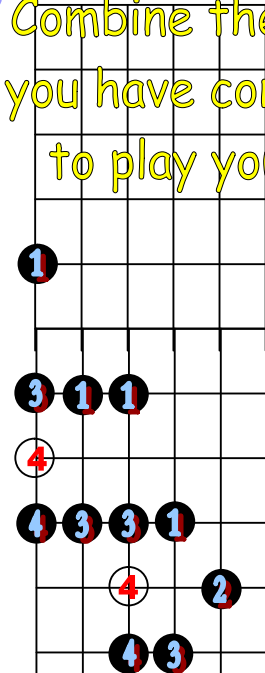

C Major Pentatonic

UP

3

8

8

Combine the phrases you have constructed to play your solos

DOWN

3

8

8

Practice the patterns using the correct fingerings as indicated for the correct direction in pitch ie. up or down