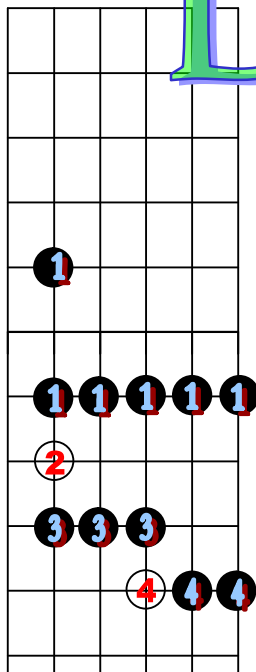

C Major Pentatonic

UP

3

8

8

Combine the phrases you have constructed to play your solos

DOWN

3

8

8

Practice the patterns using the correct fingerings as indicated for the correct direction in pitch ie. up or down